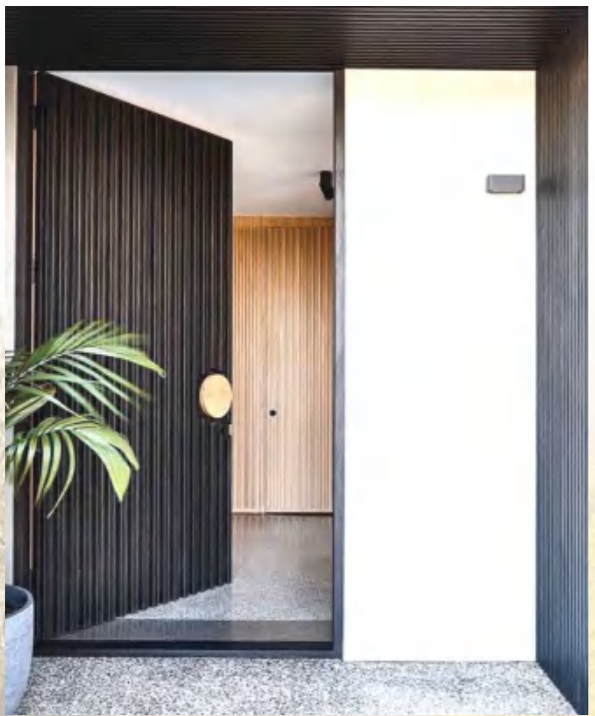

# DOUBLE METAL DOOR

# DOUBLE LARGE METAL DOOR //

OVERBEARING CEO

**METAL GLASS FLOWER DOOR //**

**TRANSLUCENT LOVE SUNSHINE**

**METAL PANLE DOOR**

*Neat planning*

# METAL CLEARER GLASS DOOR

Light penetration

METAL NARROW BORDER GLASS DOOR //

*Broad vision*

METAL BIG FRAME GLASS DOOR

BROAD PERSPECTIVE

METAL GLASS GRILL DOOR

Night of mystery